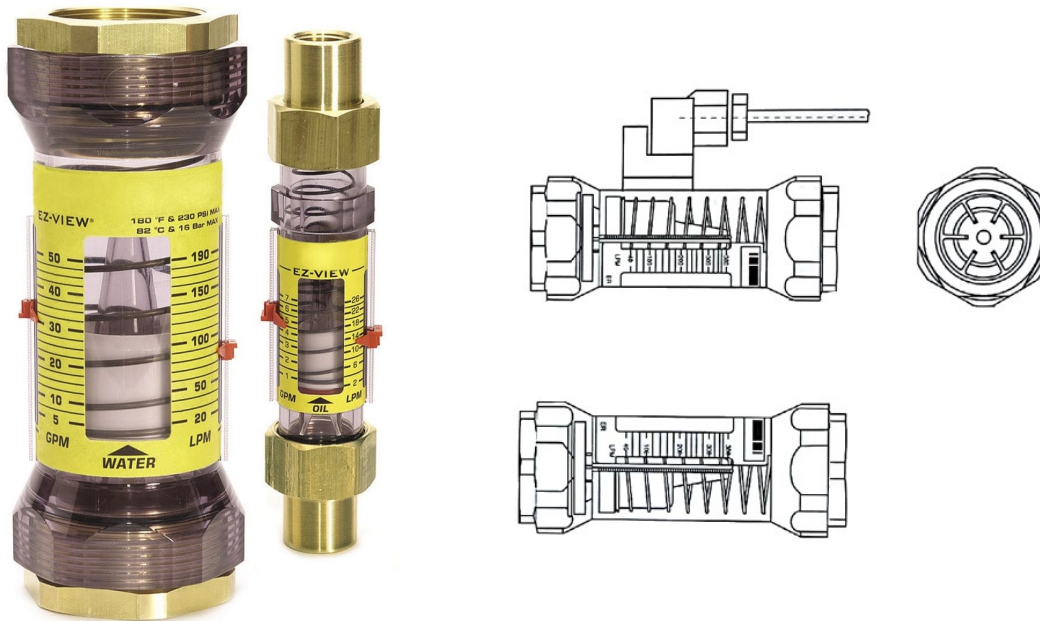

High strength corrosion resistant plastic, suitable to be mounted in any position

FEATURES

- Minimal pressure drop across meter
- Reliable and simple indication
- High repeatability
- Line sizes from 15mm to 50mm

SPECIFICATIONS

Temperature Limit:

0-60°C

Pressure Limit:

10 bar

Accuracy:

±6%

Model	Measure Range		Thread
	Water (LPM)	Air (LPM)	
EZ-6011	2-20	60-600	½" NPT Female or 1" NPT Male
EZ-6012	4-26	70-700	
EZ-6013	4-35	100-1000	
EZ-6014	5-60	140-1400	
EZ-6015	10-65	200-2000	¾" NPT Female or 1" NPT Male
EZ-6016	20-100	300-3000	

Model	Measure Range	Thread
	Water (LPM)	
EZ-6501	12-90	1 ½" NPT Female or 2" NPT Female
EZ-6502	20-200	
EZ-6503	30-280	
EZ-6504	40-380	